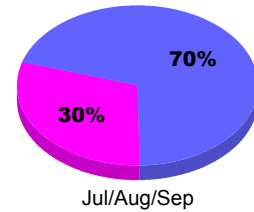

Gender Comparison 2012-2013