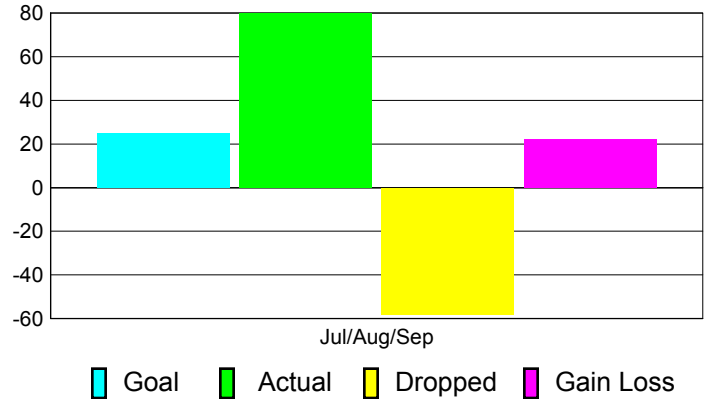

### YTD Status Quo Clubs 2012-2013

Status Quo Clubs Compared to Status Quo Members

## MEMBERSHIP

**Membership Results  
2012-2013**

**Membership  
2011-2012**

Month	Net Memb Goal	Actual New Memb	Actual Dropped Memb	Gain/Loss of Memb	Gain/Loss of Memb
Jul/Aug/Sep	25	80	-58	22	-41
<b>Totals</b>	<b>25</b>	<b>80</b>	<b>-58</b>	<b>22</b>	<b>-41</b>

### Membership Results 2012-2013

Goal, New, Dropped, Gain/Loss

### Comparison of Membership Gain/Loss

Current Year Compared to the Previous Year