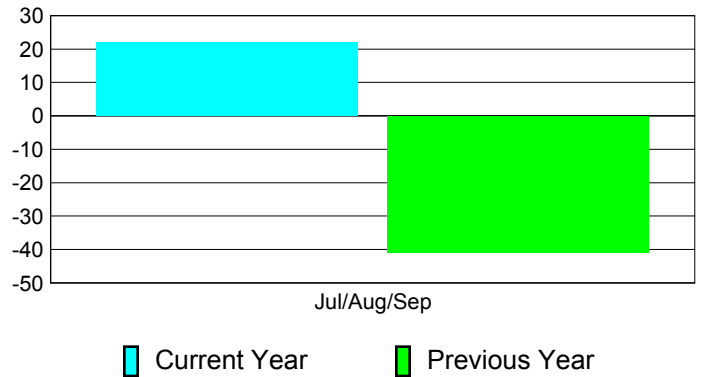

Comparison of Membership Gain/Loss

Current Year Compared to the Previous Year